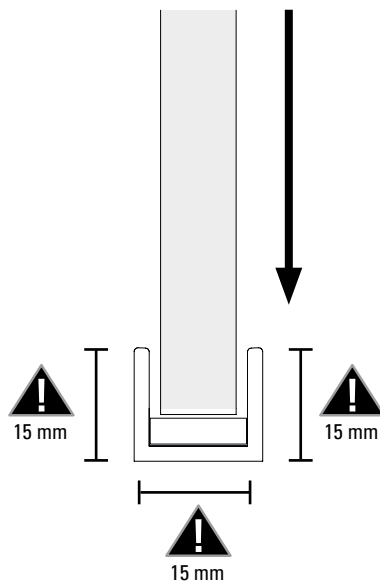

4

Mounting Kit

BO 5104734

Glass Cleaner

05

BO 5107911

01

02