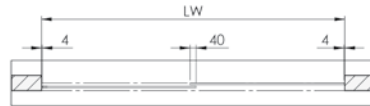

	60 kg	80 kg	120 kg	150 kg
GB (mm)	min 600	min 790	min 905	min 905

$$GH = H + X + 11,5$$

$$GH = H - 51$$

$$GH = H - 51$$

$$GHS = H - 61$$

4

Mounting Kit

BO 5104734