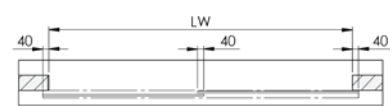

	60 kg	80 kg	120 kg	150 kg
GB (mm)	min 600	min 790	min 905	min 905

$$GH = H + X + 11,5$$

$$GH = H - 51$$

$$GH = H - 51$$

$$GHS = H - 61$$

4

Mounting Kit

BO 5104734