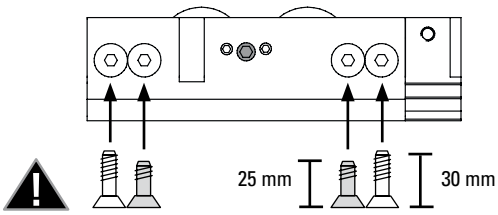

03

04

60 kg

80 kg

120 / 150 kg

05